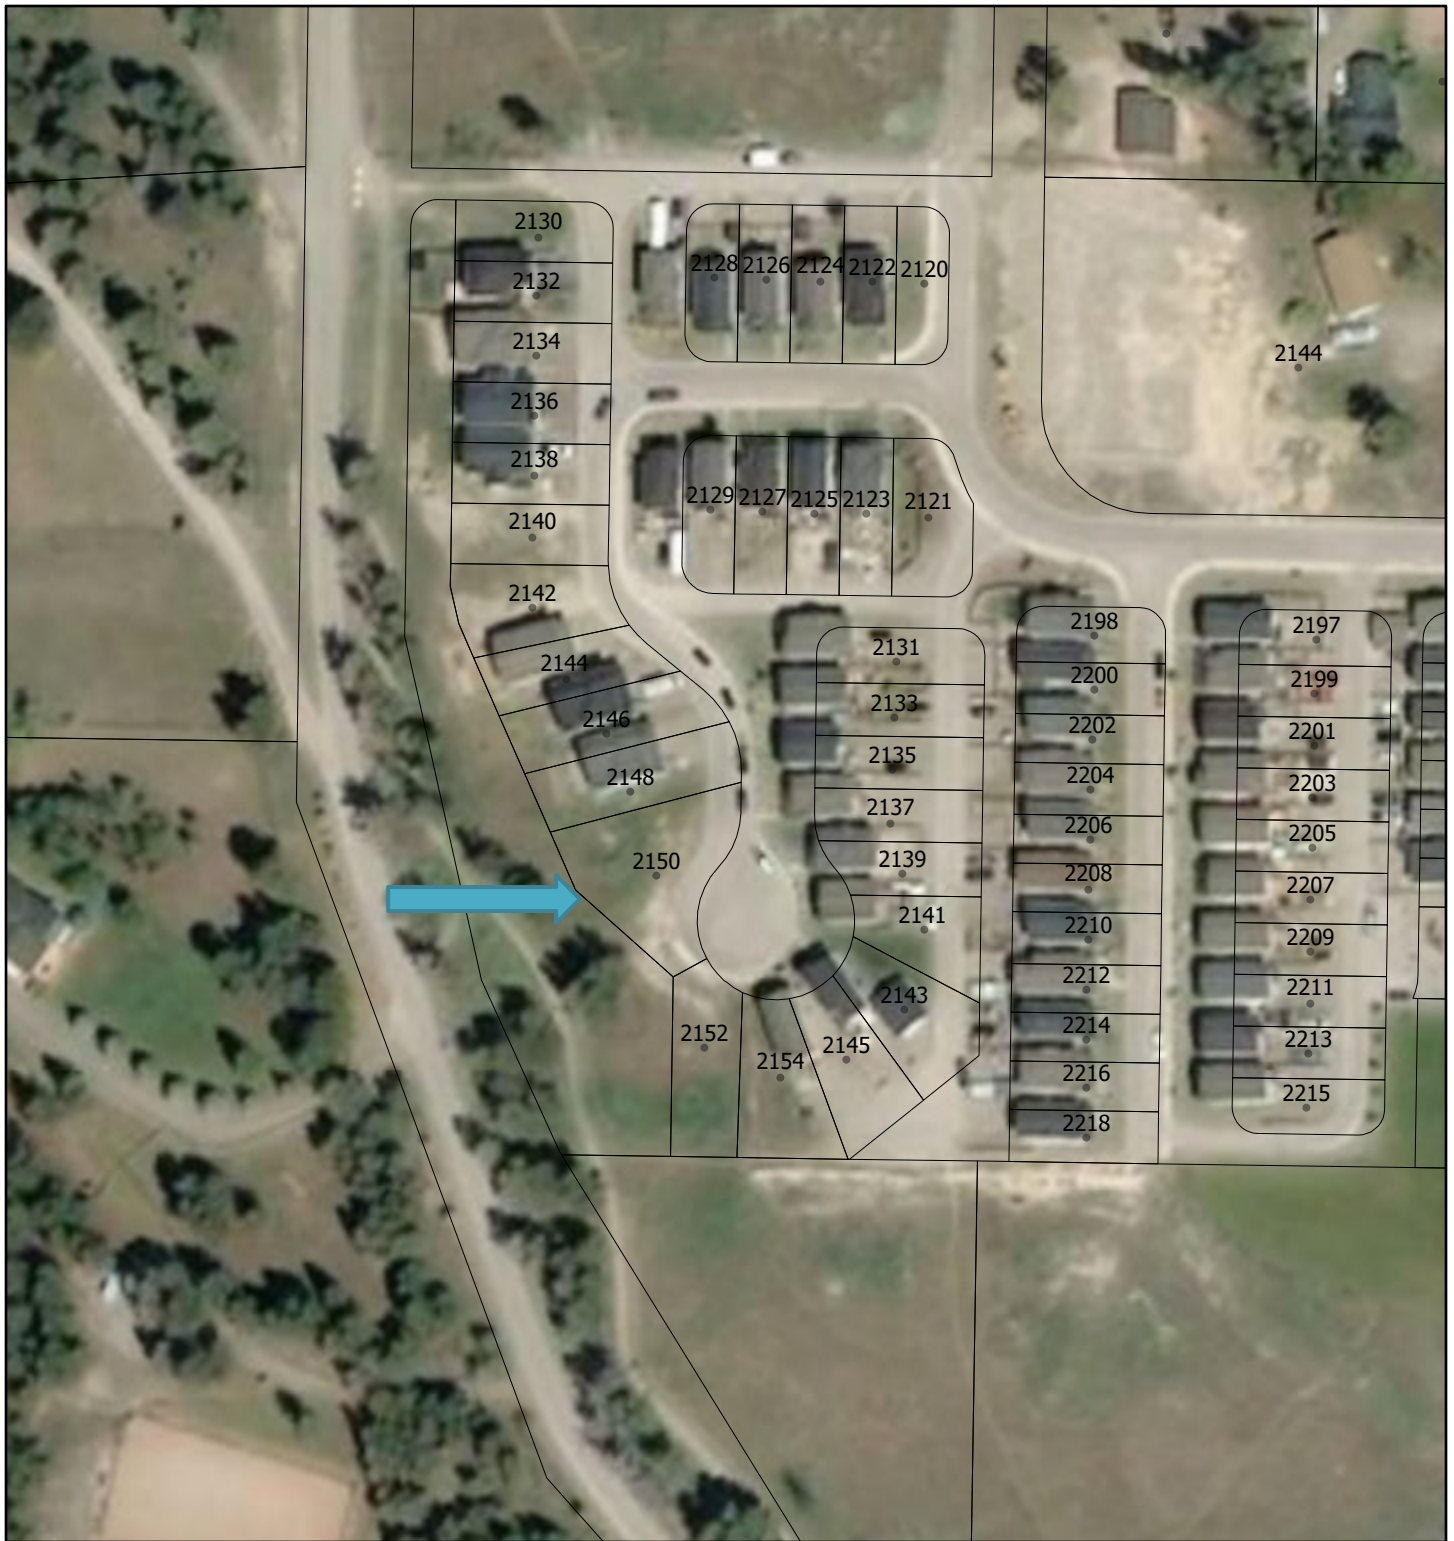

Regional District of East Kootenay Web Map

7/6/2020, 12:47:41 PM

-  Override 1
-  Civic Address Points
-  Legal Parcels

Source: Esri, Maxar, GeoEye, Earthstar Geographics, CNES/Airbus DS, USDA, USGS, AeroGRID, IGN, and the GIS User Community, Esri, HERE, Garmin, (c) OpenStreetMap contributors, and the GIS user community